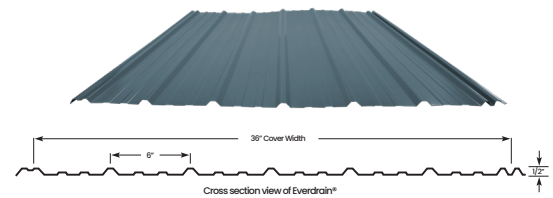

Everdrain®